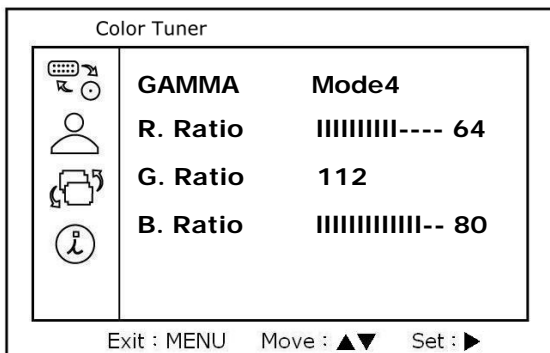

Picture Setup

Function	Description
Brightness	0 - 100
Contrast	0 - 100
H Position	0 - 100
V Position	0 - 100

Color Turner

Function	Description
GAMMA	Mode 0 – Mode 15
R. Ratio	Total 250*
G. Ratio	
B. Ratio	

* The RGB parameter can be adjusted for personal preferred (the sum of RGB parameter is 250)

Utility

Function	Description
Sleep Timer	OFF, 30, 60, 90, 120, 150Min
Key LED Time	ON, 5, 10, 15, 20, 25, 30sec
Auto Adjust	Auto adjust display
Auto Color	Auto adjust color
Language	English/Traditional Chinese
Reset	Factory default
FW Version	Show the Firmware version

CVBS mode

Basic Functions

Function	Description
Input	Composite/PC
Luminance	0, 25, 50, 75, 100
Volume	0 - 100
Mode	User, Movie, P.P.T, Photo

Picture Setup

Function	Description
Contrast	0 - 100
Brightness	0 - 100
Saturation	0 - 100
Hue	0 - 100
Sharpness	0 - 100

Color Turner

Function	Description
GAMMA	Mode 0 – Mode 15
R. Ratio	Total 250*
G. Ratio	
B. Ratio	

* The RGB parameter can be adjusted for personal preferred (the sum of RGB parameter is 250)

Utility

Function	Description
Sleep Timer	OFF, 30, 60, 90, 120, 150Min
Key LED Time	ON, 5, 10, 15, 20, 25, 30sec
Language	English/Traditional Chinese
Reset	Factory reset
FW Version	Show the Firmware version